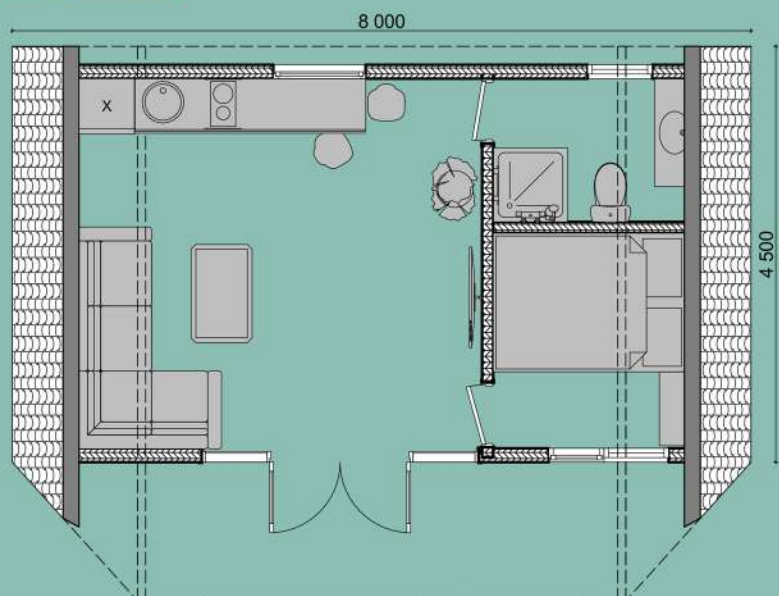

MALTA

FROM £69,600

30 m²

Introducing our all-season wooden trapezoidal garden house, a versatile oasis for year-round enjoyment. Crafted with quality wood, this unique structure seamlessly blends into your garden's beauty. With ample space and insulation, it is perfect for gatherings or a personal retreat, providing comfort in every season.