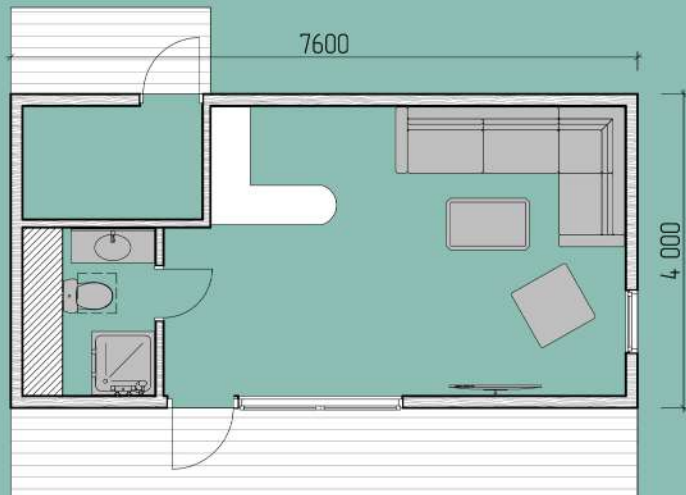

OLIVIA

FROM £74,400

28 m²

This year-round wooden garden house combines rustic charm with modern comfort. Durable cedar construction, large windows, and climate control makes it a cozy retreat in any season, offering a versatile space for work or leisure, all while blending seamlessly with your garden's beauty.