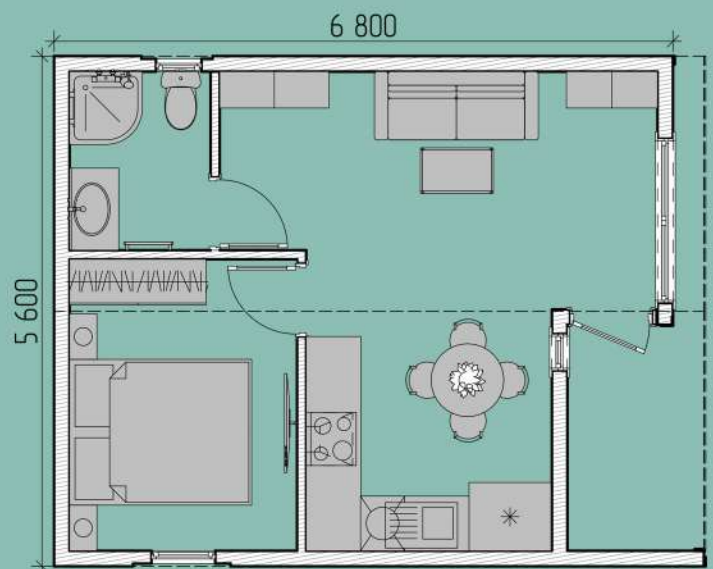

MARGO

FROM £68,000

30 m²

A wooden garden house in barn style is a rustic outdoor retreat with a steep-pitched roof, weathered wood exterior, and a versatile interior space. It adds rustic charm to any garden or backyard, offering a cozy, well-lit space for various purposes.

HOUSE PLANS

GUEST HOUSE

MAN CAVE

OFFICE

SAUNA

BEAUTY SALON

**YOU CAN
CHOOSE
YOUR OWN
PLAN!**

Secret Garden Cabins