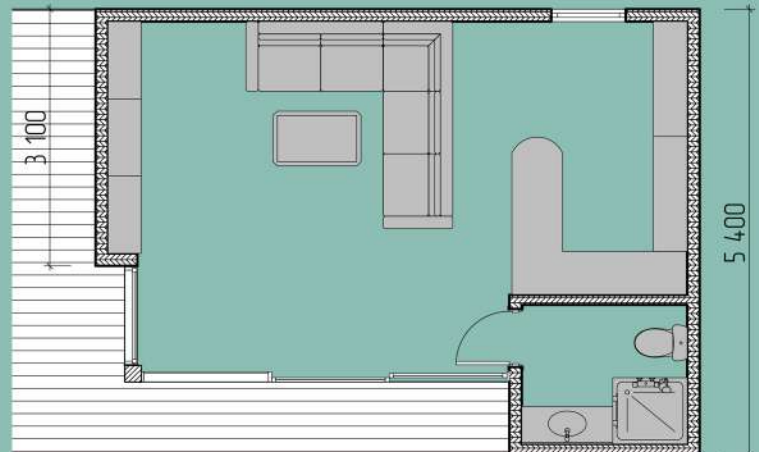

Introducing our year-round wooden garden home, which is kink-free, weatherproof, and made from hardwood that is obtained sustainably. This useful and beautiful home will add to the attractiveness of your yard.