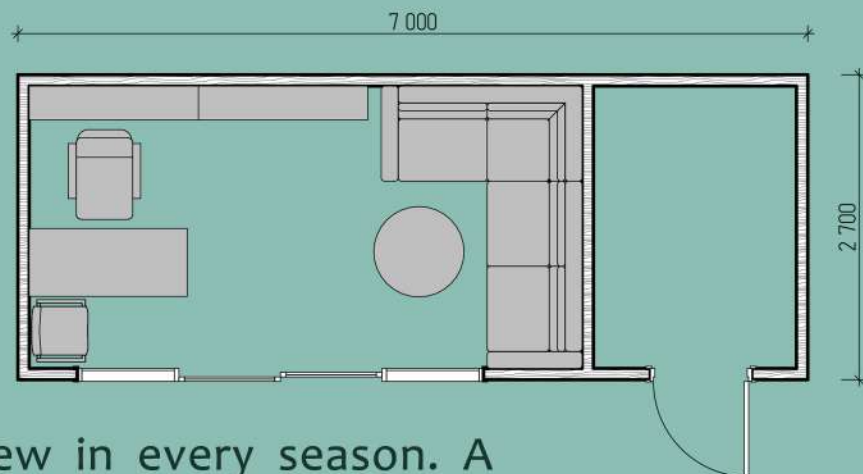

FROM £38,400

17 m²

Experience year-round serenity in this charming garden house. Nestled in nature's embrace, this cozy retreat features insulated walls and large windows, providing comfort and a stunning view in every season. A versatile space for all your needs, from warm summer days to cozy winter nights.