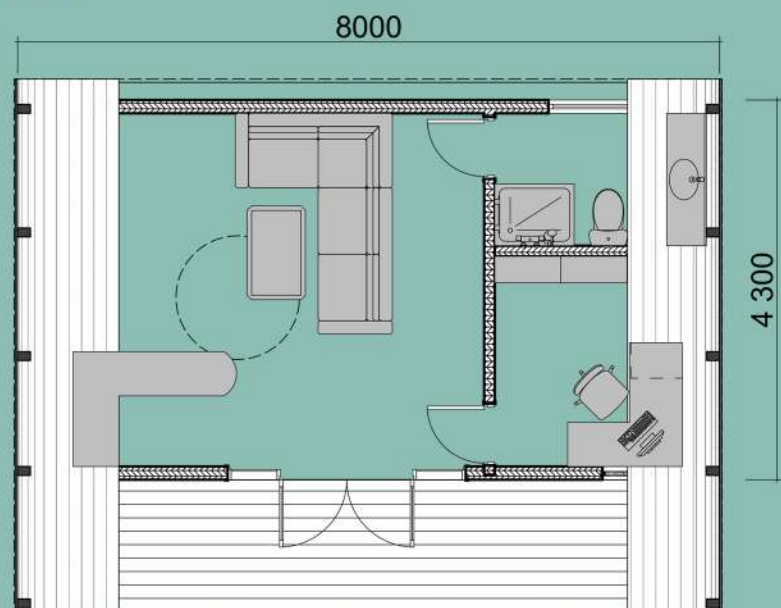

FROM £64,800

30 m²

Introducing our year-round oasis: a charming wooden elliptical garden house. Crafted for every season, this versatile retreat seamlessly blends with nature. Its timeless design and sturdy construction ensures comfort and style, making it the perfect sanctuary for any time of the year.